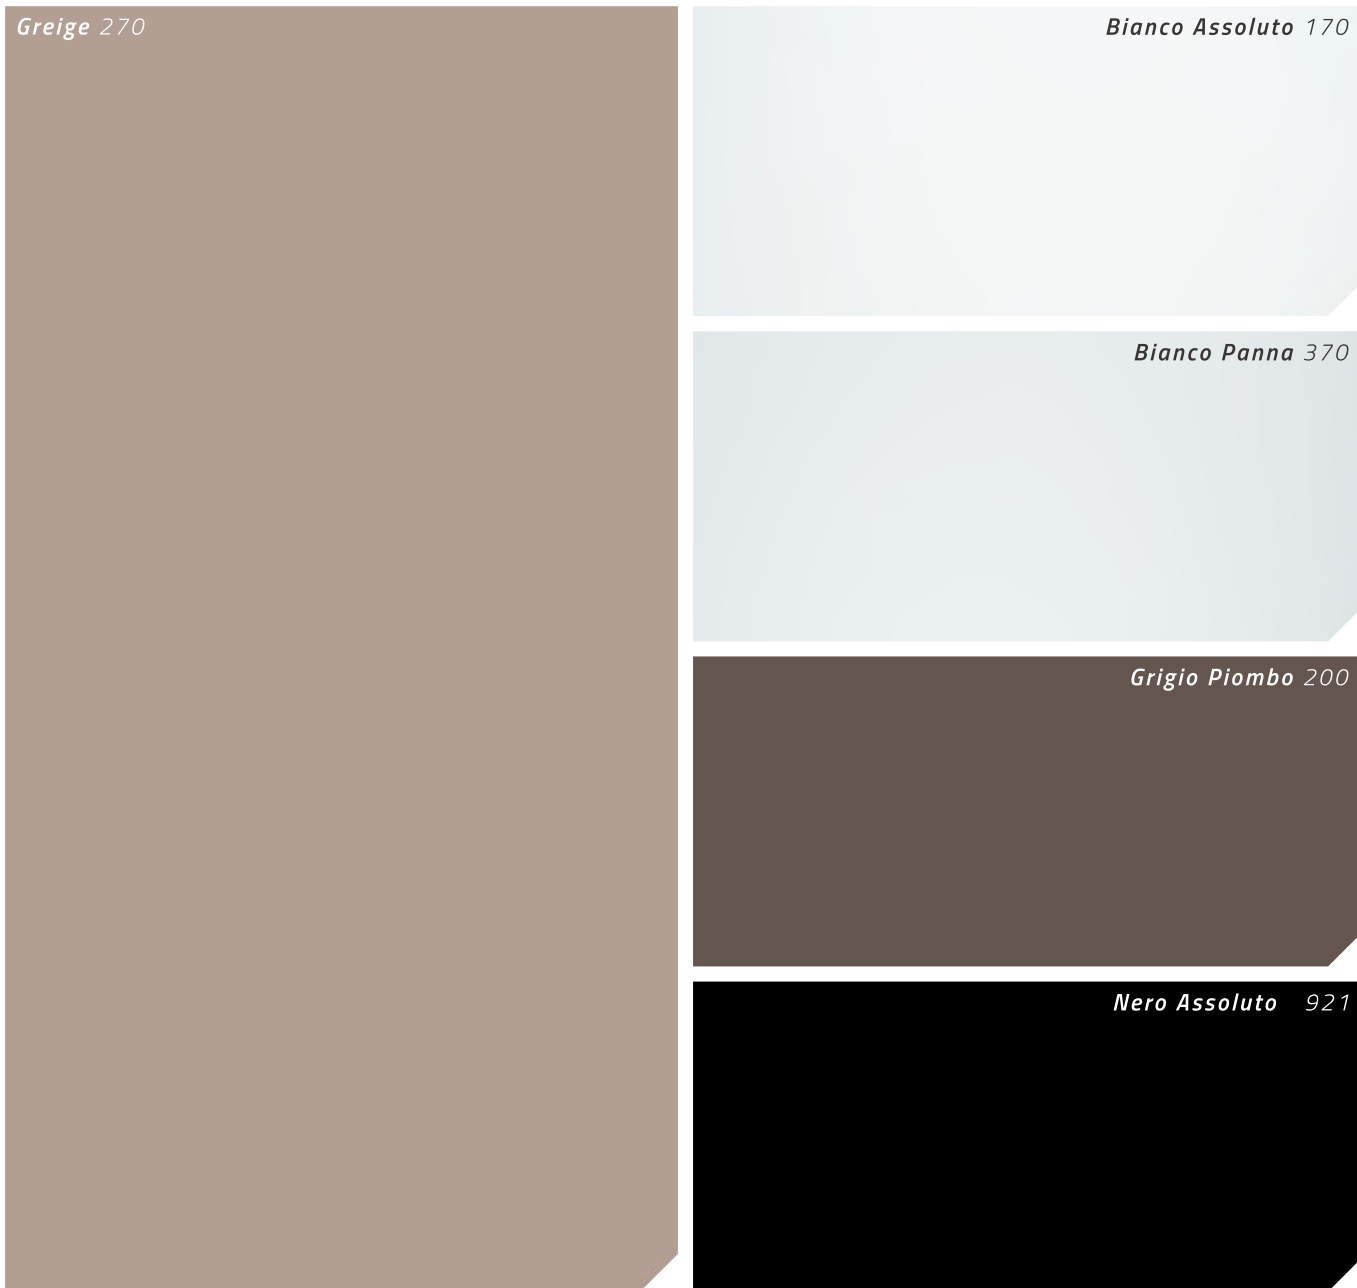

TOP MATT  
**SOLIDCOLOR**

**MATT PLUS**  
*collection*

## 1 SIDE MATT FINISH / 1 SIDE SATIN SMOOTH FINISH

	HEIGHT	WIDTH	THICKNESS	MOQ	TEXTURE
PANELS - P2CARB2	 2800 mm	 1220+850 mm	 18 mm 22 mm	 25 pcs 25 pcs	 MATT/LC
ABS	23/26 mm		1 mm	1200 LM	MATT