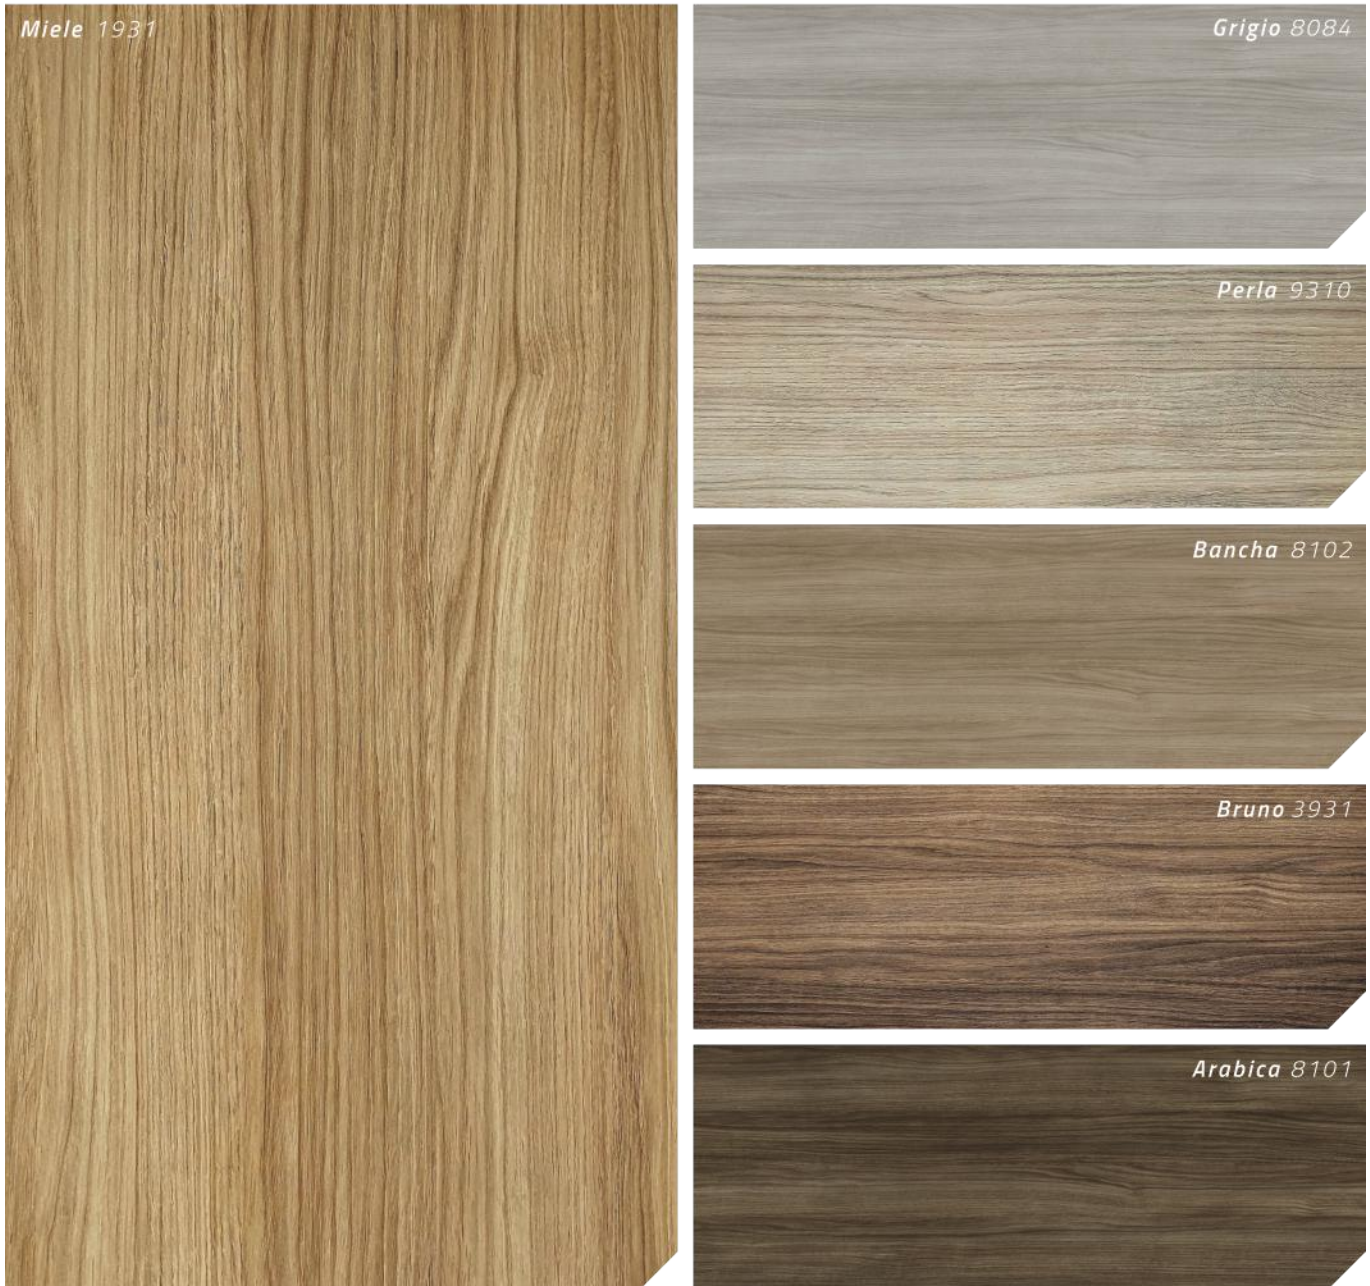

NATURAL
EKOWOOD

ALPAGO
collection

1 SIDE REAL TOUCH WOOD FINISH / 1 SIDE SATIN SMOOTH FINISH

	HEIGHT	WIDTH	THICKNESS	MOQ	TEXTURE
ABS HPL PANELS - P2CARB2					
	2800 mm	2070 mm	10 mm 18 mm 22 mm	40 pcs 48 pcs 40 pcs	RT/LC
	4200 mm	2050 mm	0.6 mm	50 pcs	RT
ABS	23/26 mm		1 mm	1200 LM	RT